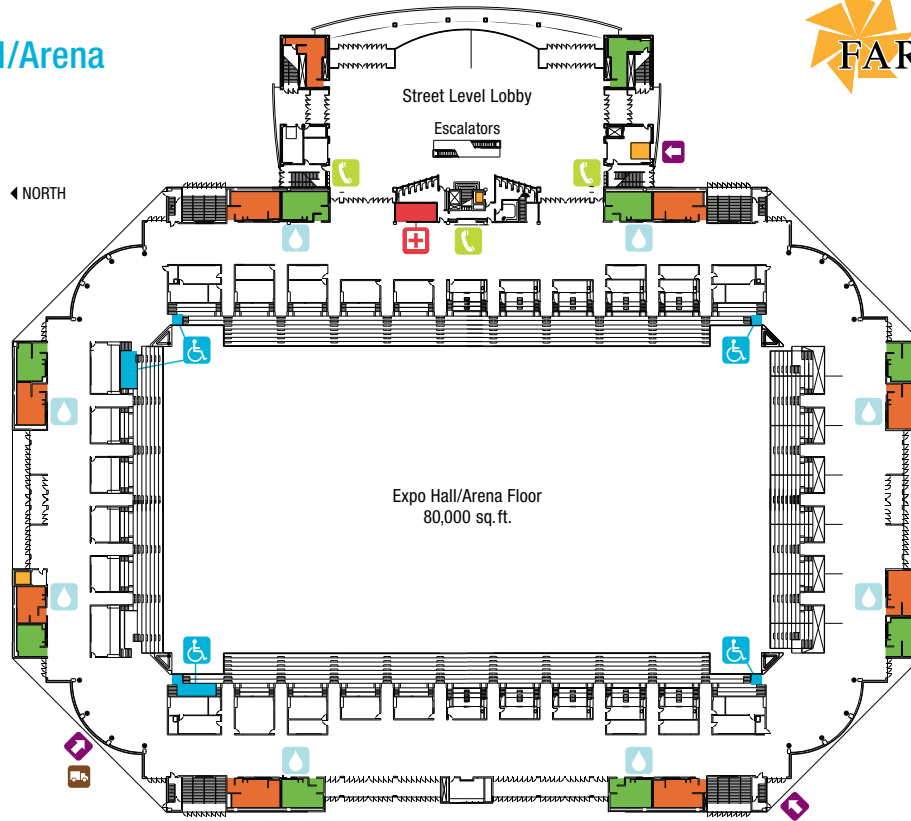

# Expo Hall/Arena

- water fountain
- handicap accessible
- drive-in entrance
- first aid
- truck bay
- courtesy phone
- elevator
- men's restroom
- women's restroom
- meeting rooms

## Level 1

## Level 2

Everything You Need in One Spot—information, pricing and service forms at [fargodome.com/bookanevent](http://fargodome.com/bookanevent)